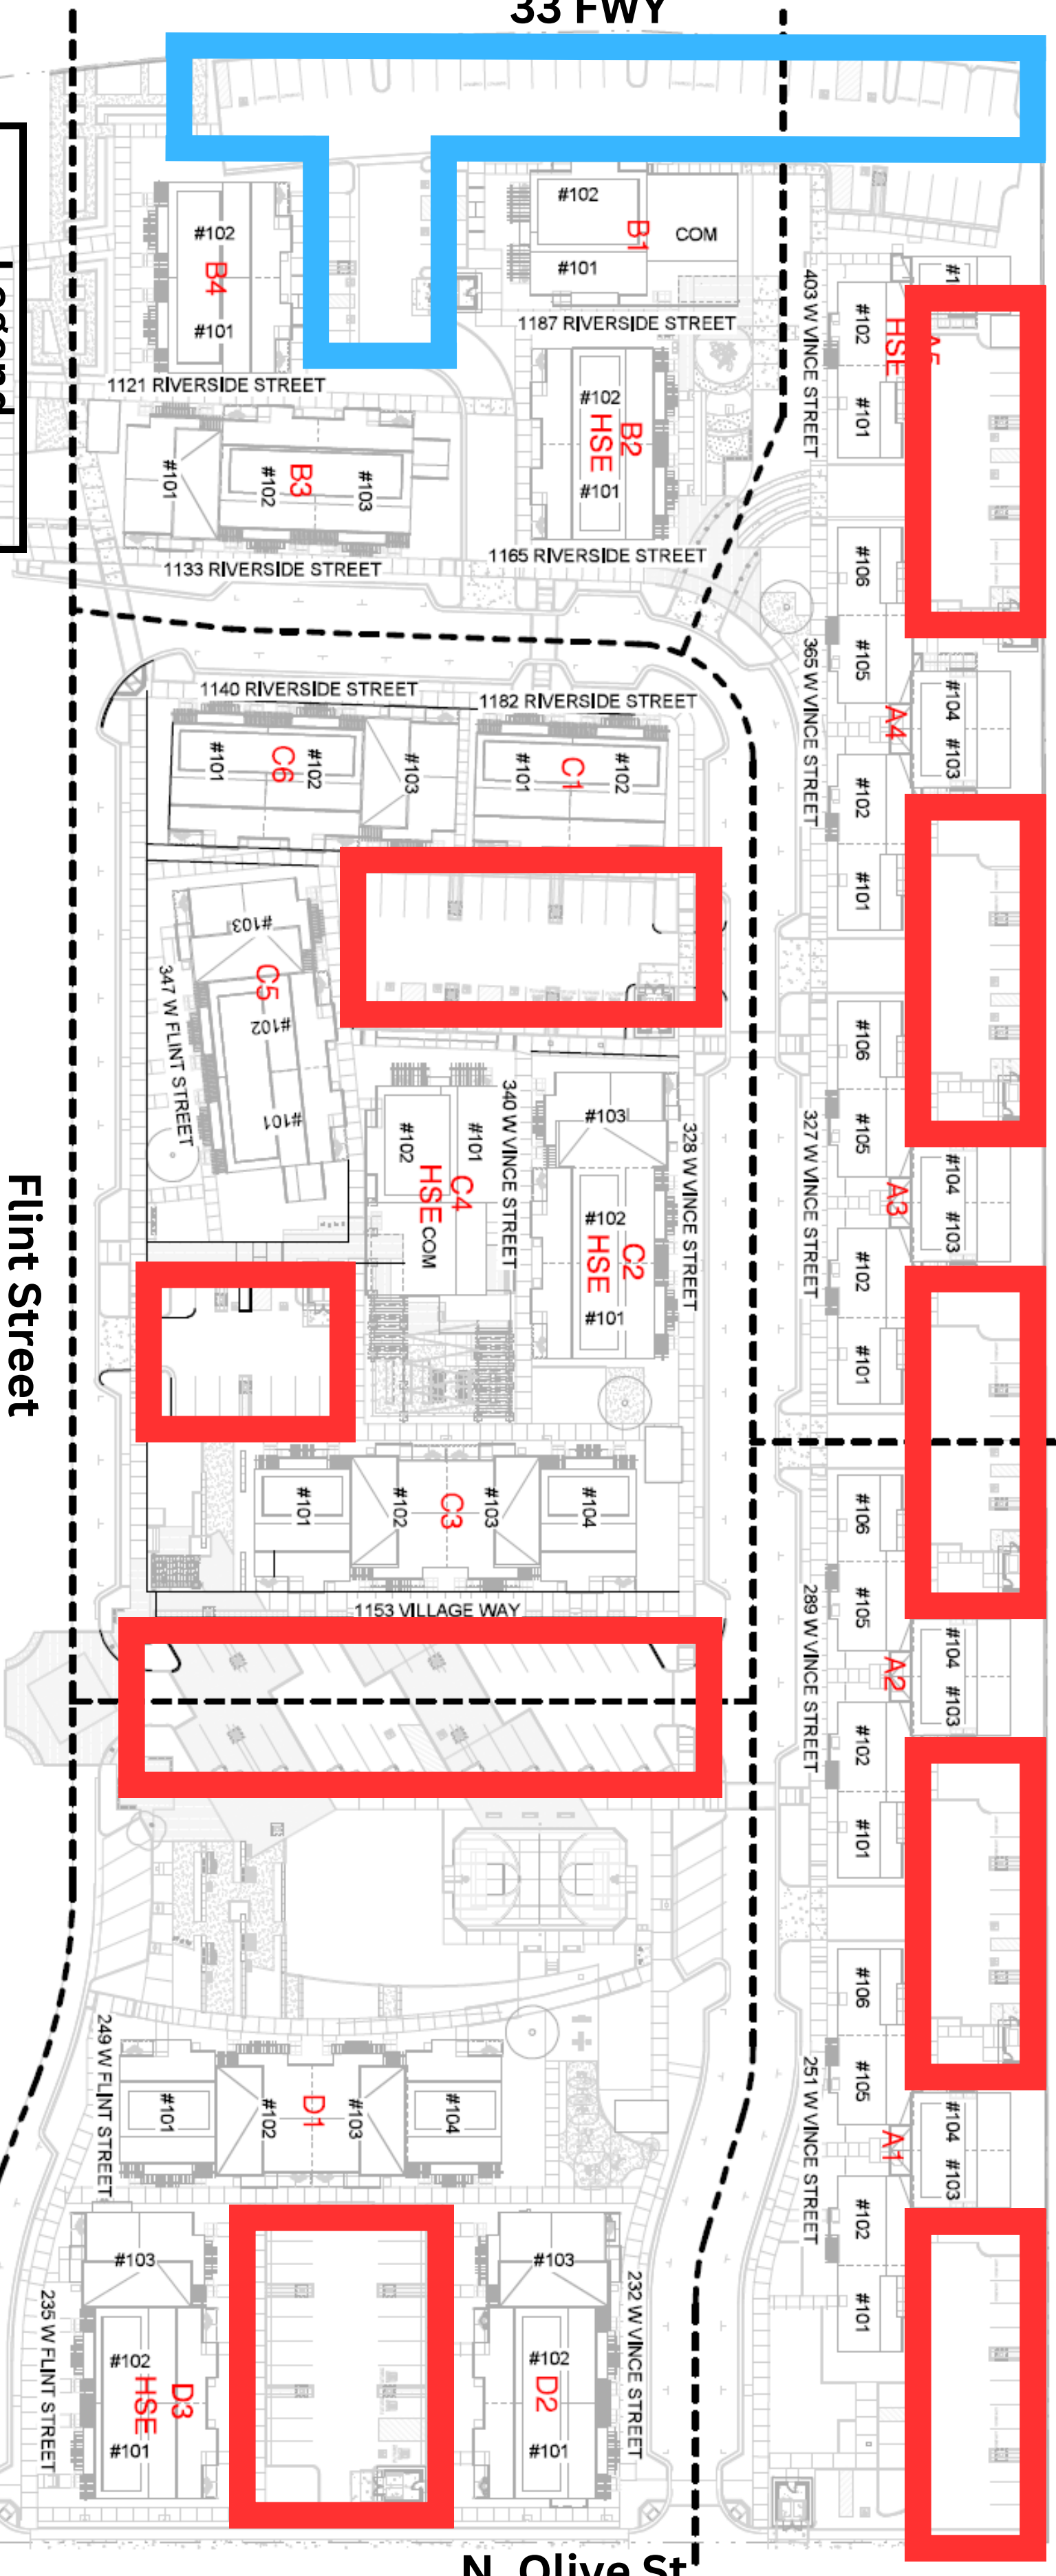

# Villages at Westview (Phase 1)

33 FWY

**Legend**

- █ Parking
- █ Event Location

1 1ST FLOOR ADDRESS PLAN  
1" = 40'-0"

N. Olive St.